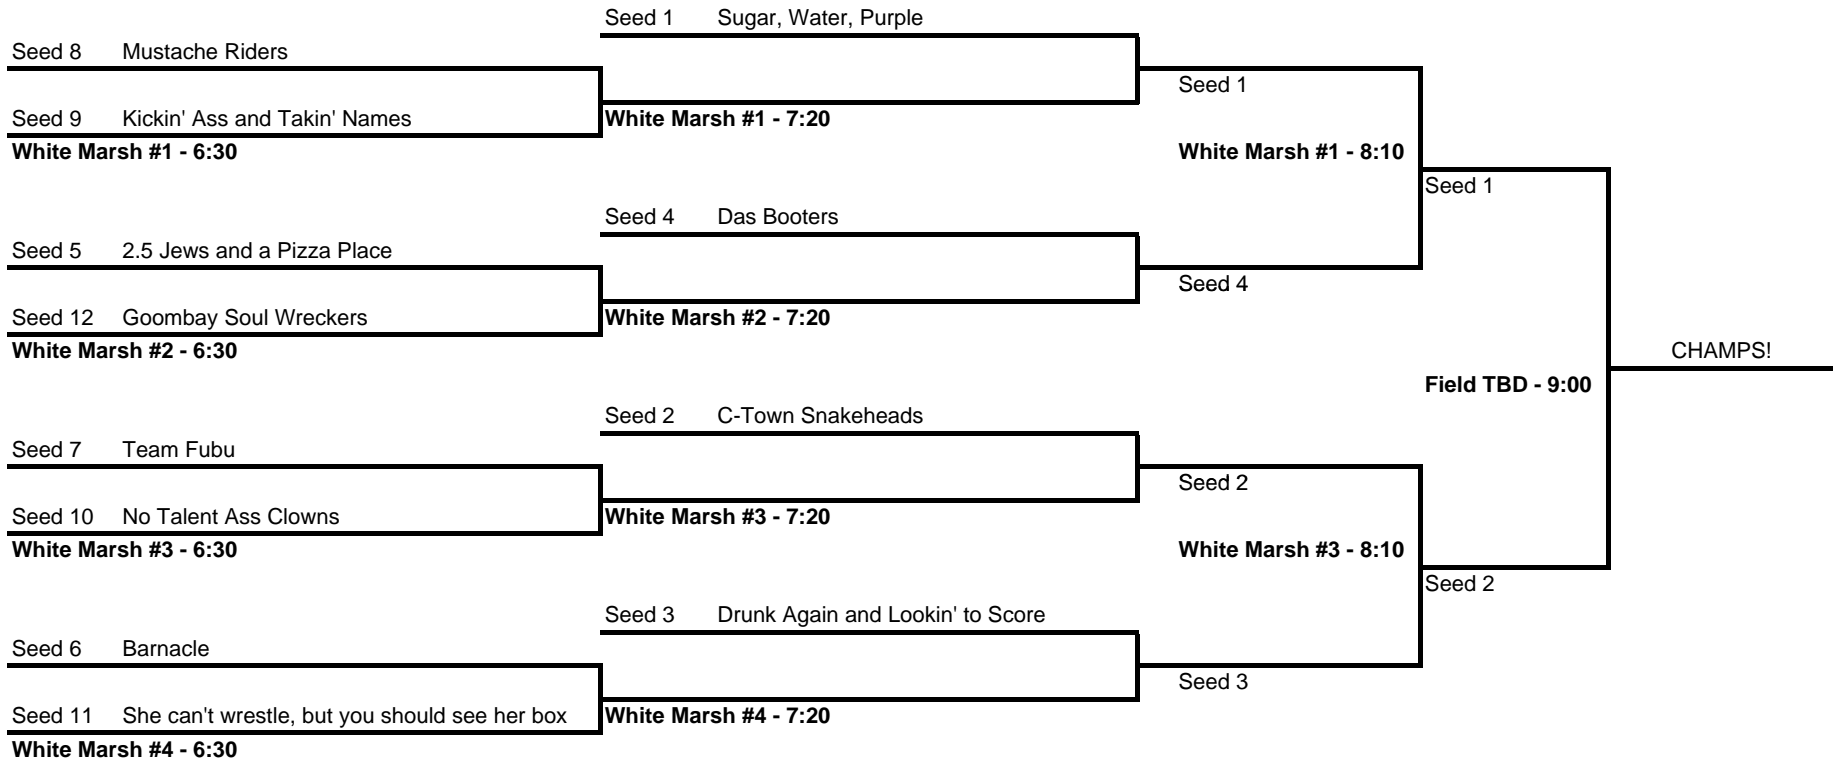

**Spring 2009 Playoffs
06/11/09**

HOME TEAM ON TOP

Game locations may be changed based on field conditions. All games will be held at White Marsh Park.