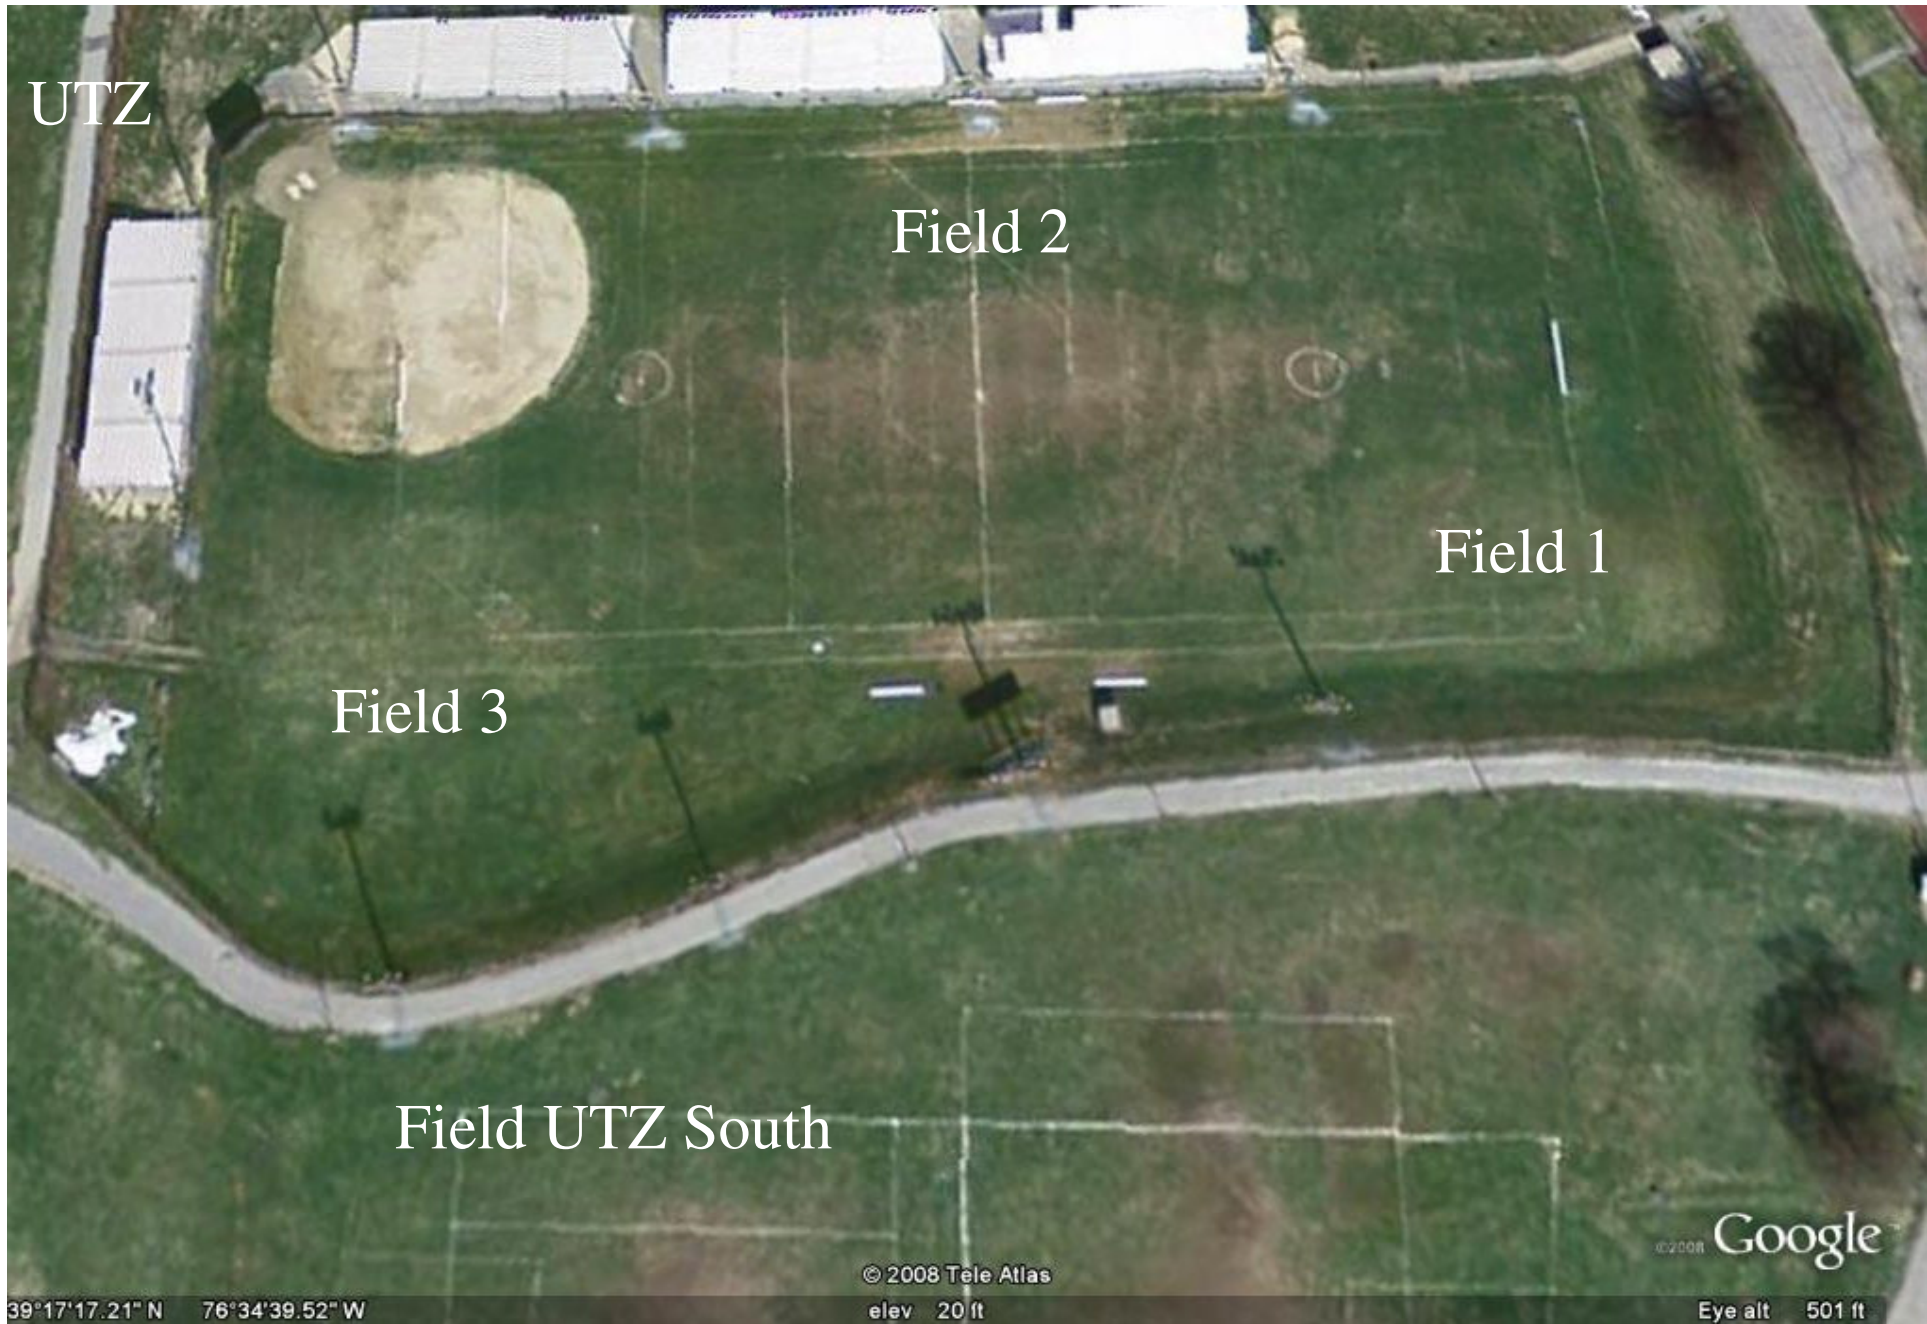

Eye alt 1972 ft

ORTMAN

Field 5

Field 1

Field 4

Field 3

Field 2

UTZ

Field 2

Field 1

Field 3

Field UTZ South

©2008 Google

© 2008 Tele Atlas

elev 20 ft

Eye alt 501 ft

39°17'17.21" N 76°34'39.52" W